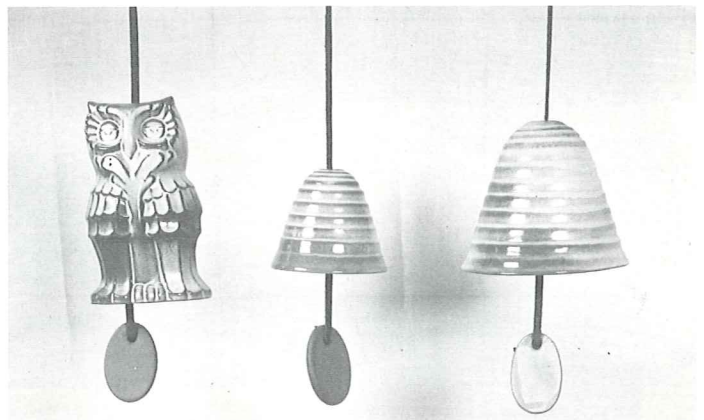

W5 - 7" OWL WIND BELL 8.75   **W1 - 3 1/2" WIND BELL** 6.50   **W2 - 5" WIND BELL** 7.75