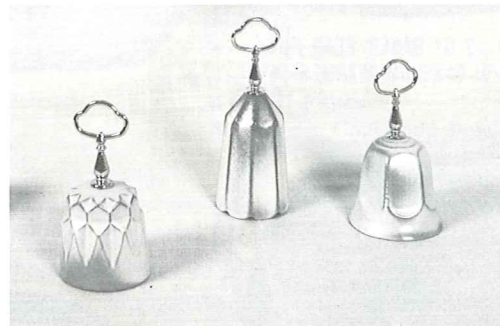

817 - 6" TABLE BELL 6.50   **815 - 7" TABLE BELL** 6.50   **814 - 6" TABLE BELL** 6.50

AVAILABLE IN 8 STANDARD COLORS PLUS WISTERIA, COFFEE BROWN, AND TERRA COTTA

Add 50% for Flame